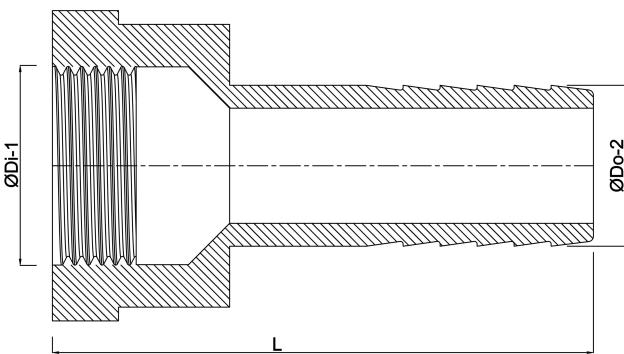

**Profec Barbed adaptor
stainless steel 316 1" x 25 mm
female thread x hose tail 50bar
(0081262)**

TECHNICAL SPECIFICATIONS

Material stainless steel 316

Connection female thread x hose tail

Pressure 50 bar

Size 1" x 25 mm

Spanner 38

DIMENSIONS

L 66 mm

ØDi-1 1"

ØDo-2 25 mm

Last modified date: 22/05/2026

Bosta UK Ltd.
Reflection House
Olding Road
Bury St. Edmunds
Suffolk
IP33 3TA
T +44 (0) 1284 716580
E enquiries@bosta.co.uk
<http://www.bosta.com>