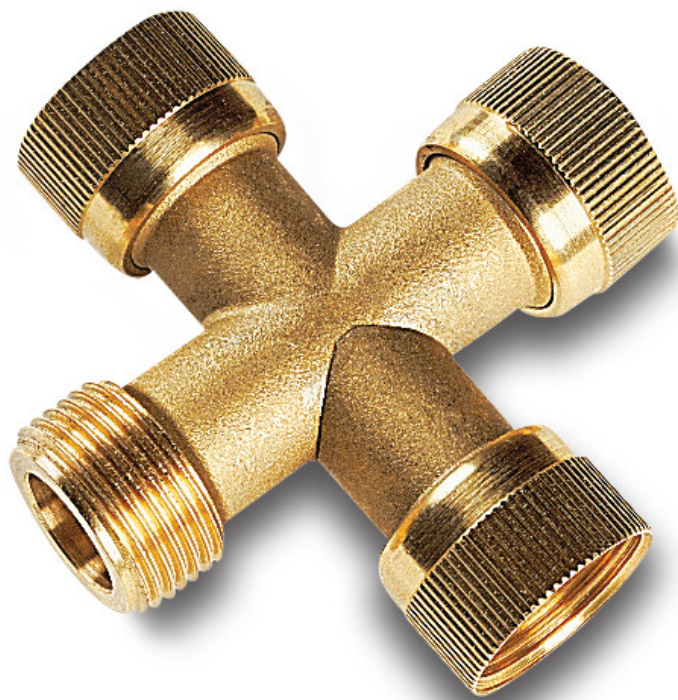

**Swivel cross brass 1" female
thread x female thread x
female thread x male thread
type with O-ring (7033672)**

TECHNICAL SPECIFICATIONS

Type	with O-ring
Material	brass
Suitable for	Manifold
Connection	female thread x female thread x female thread x male thread
Size	1"