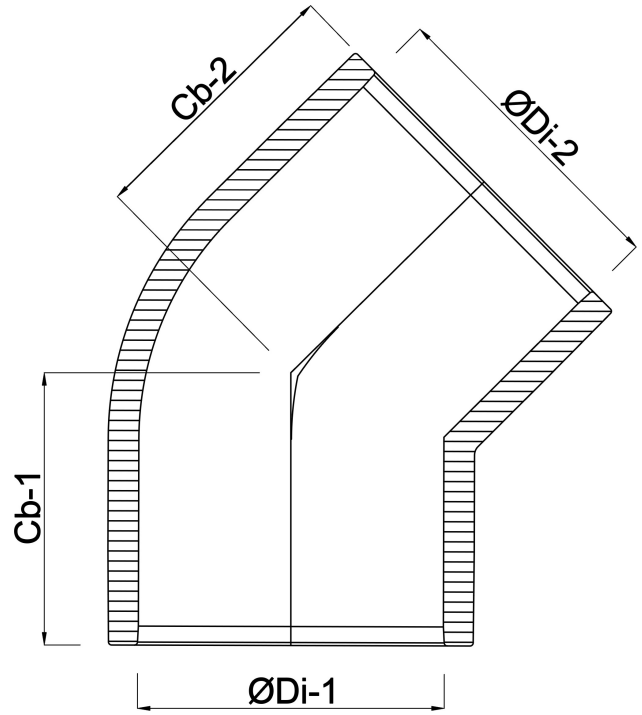

**VDL Elbow 45° PVC-U 32 mm
glue socket 16bar grey KIWA
(7002607)**

V-L Van de Lande

TECHNICAL SPECIFICATIONS

Colour	grey
Material	PVC-U
Approval	KIWA
Connection	glue socket
Pressure	16 bar
Size	32 mm

DIMENSIONS

Cb-1	29 mm
Cb-2	29 mm
ØDi-1	32 mm
ØDi-2	32 mm
β	45 °

Last modified date: 24/05/2026

Bosta UK Ltd.
Reflection House
Olding Road
Bury St. Edmunds
Suffolk
IP33 3TA
T +44 (0) 1284 716580
E enquiries@bosta.co.uk
<http://www.bosta.com>