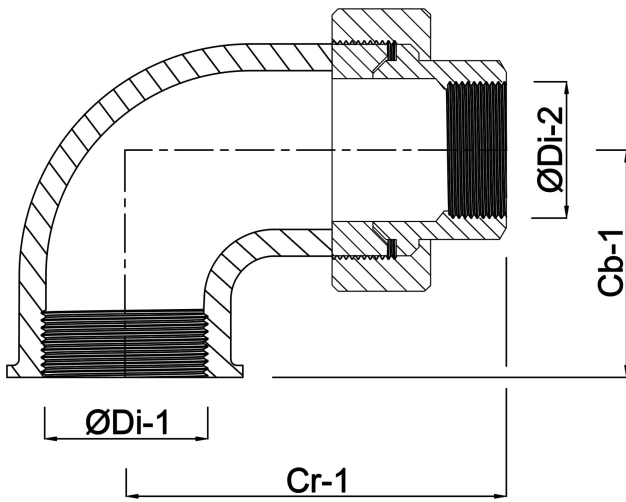

**Profec Nr. 96 Union elbow 90°  
stainless steel 316 1/2" female  
thread 16bar type conical  
(0080685)**

# TECHNICAL SPECIFICATIONS

Type	conical
Material	stainless steel 316
Connection	female thread
Fitting nr.	Nr. 96
Pressure	16 bar
Max. temp.	100 °C
Size	1/2"

# DIMENSIONS

Cb-1	24.5 mm
Cr-1	46 mm
ØDi-1	1/2 "
ØDi-2	1/2 "
β	90 °

**Last modified date: 22/05/2026**

Bosta UK Ltd.  
Reflection House  
Olding Road  
Bury St. Edmunds  
Suffolk  
IP33 3TA  
T +44 (0) 1284 716580  
E [enquiries@bosta.co.uk](mailto:enquiries@bosta.co.uk)  
<http://www.bosta.com>