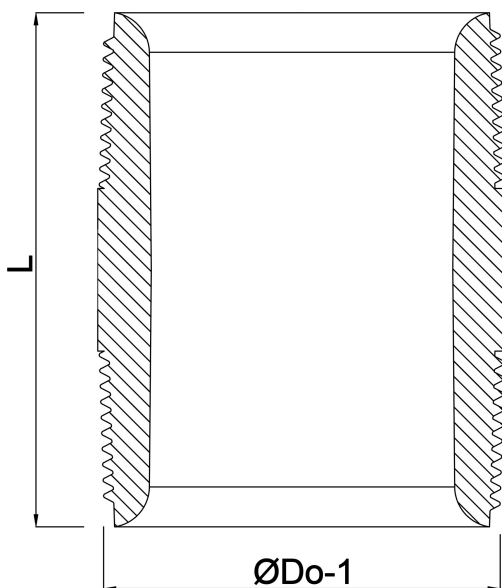

**Profec Threaded end brass 1/2"
male thread 40bar 1000 mm
(0710615)**

TECHNICAL SPECIFICATIONS

Material	brass
Connection	male thread
Pressure	40 bar
Size	1/2"
Length	1000 mm

DIMENSIONS

F-1	1000 mm
L	1000 mm
ØDo-1	1/2 "