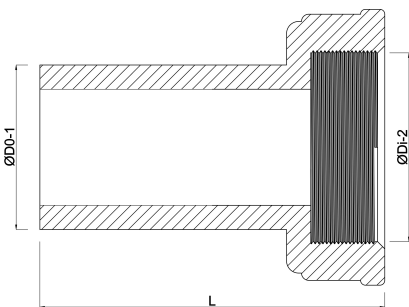

**VDL 2/3 union coupler PVC-U  
63 mm x 2 1/2" spigot x female  
threaded nut 10bar grey  
(0100928)**

**V-L Van de Lande**

# TECHNICAL SPECIFICATIONS

Colour	grey
Material	PVC-U
Material seal	EPDM
Connection	spigot x female threaded nut
Size	63 mm x 2 1/2"
Pressure	10 bar

## DIMENSIONS

L	116 mm
Lb	99 mm
Mold	hand formed
ØDi-2	2 1/2 "
ØDo-1	63 mm

**Last modified date: 13/03/2026**

Bosta UK Ltd.  
Reflection House  
Olding Road  
Bury St. Edmunds  
Suffolk  
IP33 3TA  
T +44 (0) 1284 716580  
E [enquiries@bosta.co.uk](mailto:enquiries@bosta.co.uk)  
<http://www.bosta.com>