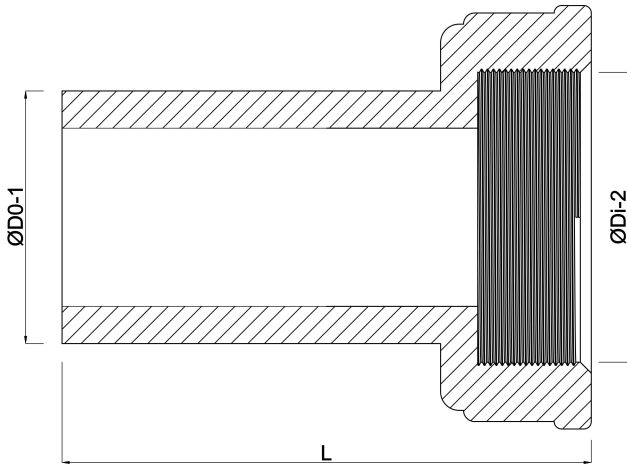

**VDL 2/3 union coupler PVC-U  
63 mm x 2 1/2" spigot x female  
threaded nut 10bar grey  
(0100928)**

**V-L Van de Lande**

# TECHNICAL SPECIFICATIONS

Colour	grey
Material	PVC-U
Material seal	EPDM
Connection	spigot x female threaded nut
Size	63 mm x 2 1/2"
Pressure	10 bar

# DIMENSIONS

L	116 mm
Lb	99 mm
Mold	hand formed
ØDi-2	2 1/2 "
ØDo-1	63 mm

**Last modified date: 22/05/2026**

Bosta UK Ltd.  
Reflection House  
Olding Road  
Bury St. Edmunds  
Suffolk  
IP33 3TA  
T +44 (0) 1284 716580  
E [enquiries@bosta.co.uk](mailto:enquiries@bosta.co.uk)  
<http://www.bosta.com>