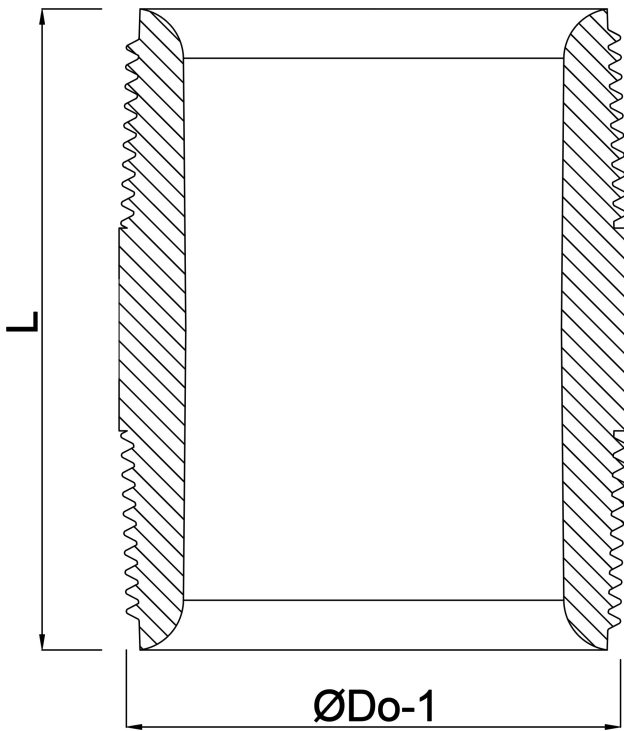

# Profec Threaded end brass 1 1/2" male thread 40bar 1000 mm (0710619)

# TECHNICAL SPECIFICATIONS

Material	brass
Connection	male thread
Pressure	40 bar
Size	1 1/2"
Length	1000 mm

## DIMENSIONS

F-1	1000 mm
L	1000 mm
ØDo-1	1 1/2 "

**Last modified date: 24/05/2026**

Bosta UK Ltd.  
Reflection House  
Olding Road  
Bury St. Edmunds  
Suffolk  
IP33 3TA  
T +44 (0) 1284 716580  
E [enquiries@bosta.co.uk](mailto:enquiries@bosta.co.uk)  
<http://www.bosta.com>