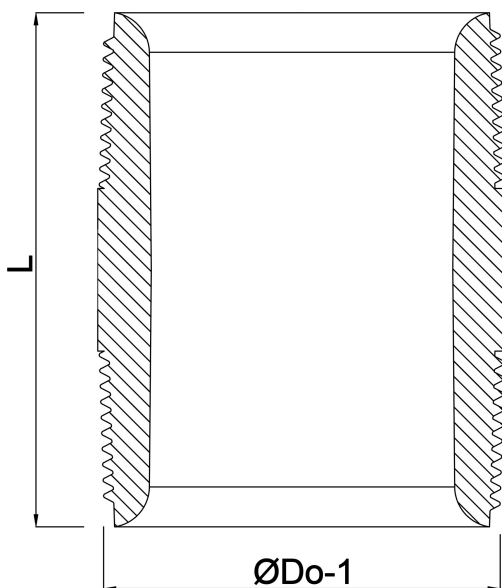

Profec Threaded end brass 1 1/2" male thread 40bar 1000 mm (0710619)

TECHNICAL SPECIFICATIONS

Material	brass
Connection	male thread
Pressure	40 bar
Size	1 1/2"
Length	1000 mm

DIMENSIONS

F-1	1000 mm
L	1000 mm
ØDo-1	1 1/2 "