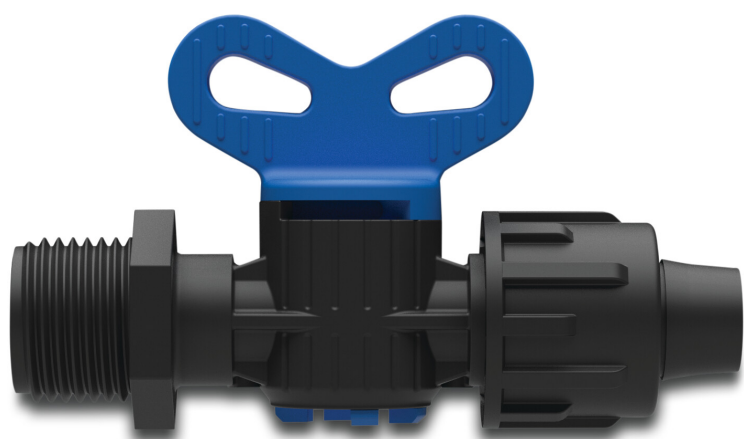

Plug valve PP 20 mm x 3/4"
quick joint x male thread 4bar
black (7038749)

TECHNICAL SPECIFICATIONS

Colour	black
Material	PP
Connection	quick joint x male thread
Pressure	4 bar
Size	20 mm x 3/4"

PRODUCT INFORMATION