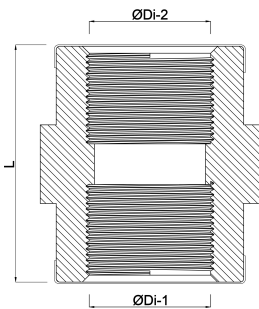

Profec Nr. 270 Socket brass 2" female thread 30bar (0710374)

TECHNICAL SPECIFICATIONS

Material	brass
Connection	female thread
Fitting nr.	Nr. 270
Size	2"
Max. temperature	120 °C
Pressure	30 bar
Max. temp.	120 °C

DIMENSIONS

F-1	52 mm
L	52 mm
ØDi-1	2 "
ØDi-2	2 "

Last modified date: 13/03/2026

Bosta UK Ltd.
Reflection House
Olding Road
Bury St. Edmunds
Suffolk
IP33 3TA
T +44 (0) 1284 716580
E enquiries@bosta.co.uk
<http://www.bosta.com>