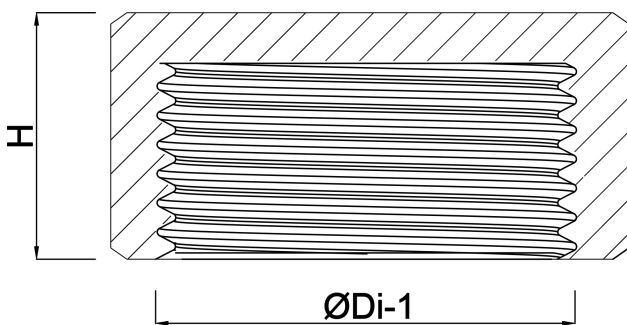

Profec Cap PVC-U 3/4" female thread 10bar grey type plain (0110576)

TECHNICAL SPECIFICATIONS

Colour	grey
Type	plain
Material	PVC-U
Material seal	EPDM
Connection	female thread
Pressure	10 bar
Size	3/4"

DIMENSIONS

H	18 mm
ØDi-1	3/4 "

PRODUCT INFORMATION

With flat rubber seal

Last modified date: 23/05/2026

Bosta UK Ltd.
Reflection House
Olding Road
Bury St. Edmunds
Suffolk
IP33 3TA
T +44 (0) 1284 716580
E enquiries@bosta.co.uk
<http://www.bosta.com>