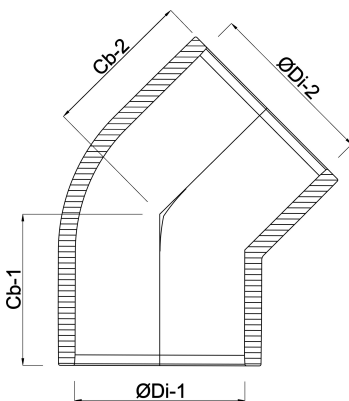

Elbow 45° PVC-U 32 mm glue socket 16bar grey (0160122)

TECHNICAL SPECIFICATIONS

Colour grey

Material PVC-U

Connection glue socket

Size 32 mm

Pressure 16 bar

DIMENSIONS

Cb-1 29.5 mm

Cb-2 29.5 mm

Mold injection moulded

\varnothing Di-1 32 mm

\varnothing Di-2 32 mm

Last modified date: 13/03/2026

Bosta UK Ltd.
Reflection House
Olding Road
Bury St. Edmunds
Suffolk
IP33 3TA
T +44 (0) 1284 716580
E enquiries@bosta.co.uk
<http://www.bosta.com>