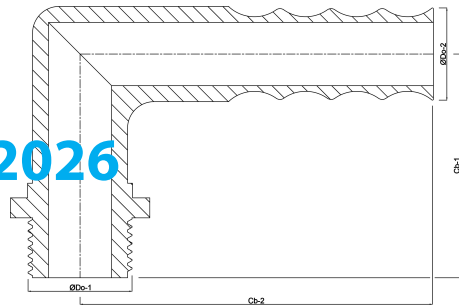

**Hose tail elbow 90° PP 1/2" x 20
mm male thread x hose tail
6bar grey (0330253)**

TECHNICAL SPECIFICATIONS

Colour	grey
Material	PP
Connection	male thread x hose tail
Pressure	6 bar
Max. temp.	80 °C
Size	1/2" x 20 mm

DIMENSIONS

Cb-1	61 mm
Cb-2	70 mm
ØDo-1	1/2 "
ØDo-2	20 mm
β	90 °

Last modified date: 13/03/2026

Bosta UK Ltd.
Reflection House
Olding Road
Bury St. Edmunds
Suffolk
IP33 3TA
T +44 (0) 1284 716580
E enquiries@bosta.co.uk
<http://www.bosta.com>