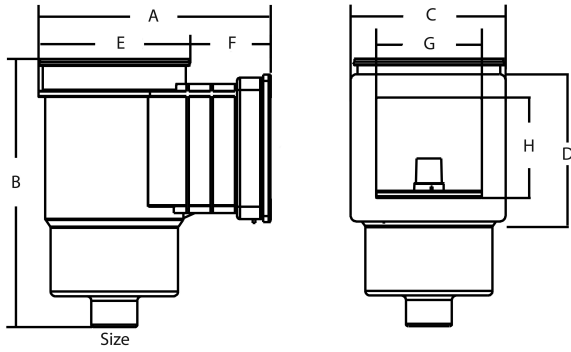

Hayward Skimmer ABS 2"
female thread white
rectangular type Premium
Small (7010214)

 **HAYWARD**[®]

TECHNICAL SPECIFICATIONS

Type Premium Small

Material ABS/stainless steel

Model rectangular

Connection female thread

Colour white

Suitable for concrete pools

Size 2"

DIMENSIONS

A 369 mm

B 436 mm

C 230 mm

D 160 mm

E 230 mm

F 139 mm

G 190 mm

H 127 mm

Last modified date: 25/05/2026

Bosta UK Ltd.
Reflection House
Olding Road
Bury St. Edmunds
Suffolk
IP33 3TA
T +44 (0) 1284 716580
E enquiries@bosta.co.uk
<http://www.bosta.com>