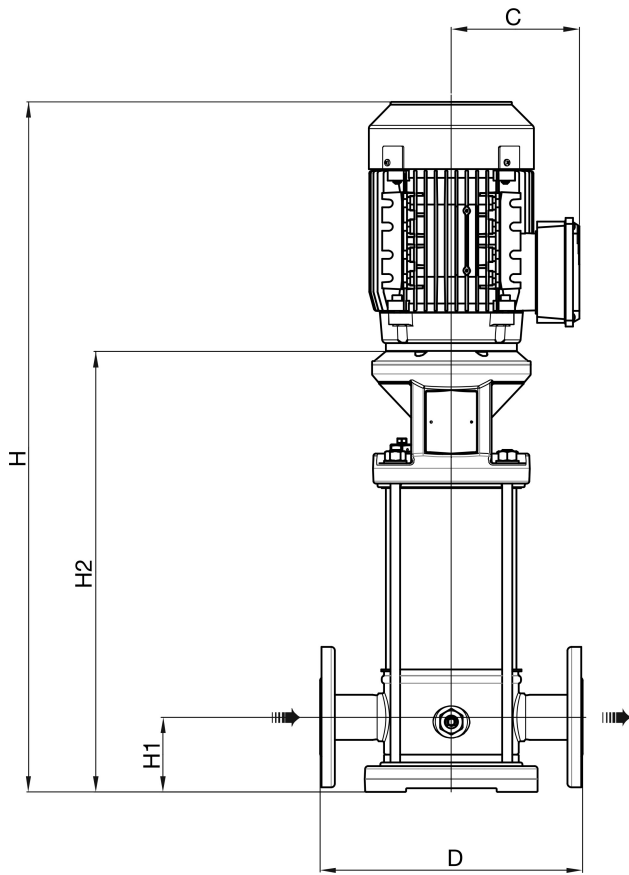

**DAB Multi-stage centrifugal
pump stainless steel DN80
flange 14.4A 400VAC type NKV
45/2 T (7043208)**

TECHNICAL SPECIFICATIONS

Material stainless steel

Connection flange

Type NKV 45/2 T

Output Power 10 HP

Size DN80

Voltage 400VAC

Power 7.5 kW

Ampere 14.4 A

DIMENSIONS

C 188 mm

D 365 mm

H 1196 mm

H-1 140 mm

H-2 759 mm

Last modified date: 27/05/2026

Bosta UK Ltd.
 Reflection House
 Olding Road
 Bury St. Edmunds
 Suffolk
 IP33 3TA
 T +44 (0) 1284 716580
 E enquiries@bosta.co.uk
<http://www.bosta.com>