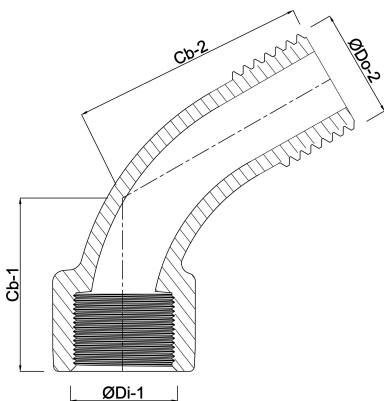

**Profec Nr. 121 Elbow 45°
stainless steel 316 1" female
thread x male thread 10bar
(0081244)**

TECHNICAL SPECIFICATIONS

Material	stainless steel 316
Connection	female thread x male thread
Fitting nr.	Nr. 121
Pressure	10 bar
Size	1"

DIMENSIONS

Cb-1	27 mm
Cb-2	43 mm
ØDi-1	1 "
ØDo-2	1 "
β	45 °

Last modified date: 13/03/2026

Bosta UK Ltd.
Reflection House
Olding Road
Bury St. Edmunds
Suffolk
IP33 3TA
T +44 (0) 1284 716580
E enquiries@bosta.co.uk
<http://www.bosta.com>