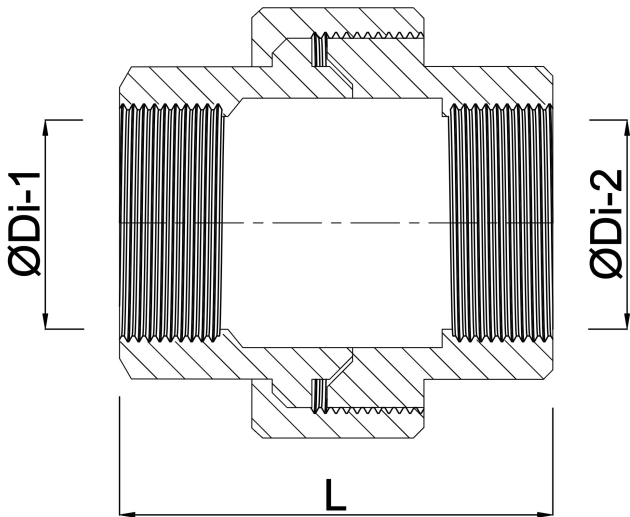

**Profec Nr. 340 Union coupler
cast iron galvanised 1/2"
female thread 25bar DVGW
type conical (1034004)**

TECHNICAL SPECIFICATIONS

Type	conical
Material	cast iron
Surface treatment	galvanised
Approval	DVGW
Connection	female thread
Fitting nr.	Nr. 340
Temperature range	-20°C - 120°C
Pressure	25 bar
Size	1/2"
Length	48 mm

DIMENSIONS

F-1	10 mm
F-2	10 mm
K-1	26 mm
K-2	26 mm
Kn	44 mm

L 45 mm

ØDi-1 1/2 "

ØDi-2 1/2 "

PRODUCT INFORMATION

Conical seal.

Last modified date: 24/05/2026