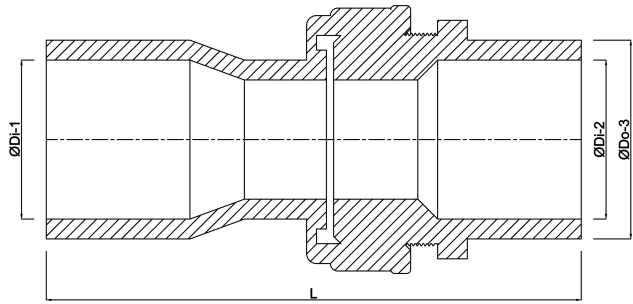

**VDL Union coupler PVC-U 40
mm x 40/50 mm glue socket x
glue socket/glue spigot 16bar
grey (0110023)**

V-L Van de Lande

TECHNICAL SPECIFICATIONS

Colour	grey
Material	PVC-U
Material seal	EPDM
Connection	glue socket x glue socket/glue spigot
Size	40 mm x 40/50 mm
Pressure	16 bar

DIMENSIONS

L	134 mm
Mold	hand formed
P-1	32 mm
P-2	28 mm
ØDi-1	40 mm
ØDi-2	50 mm
ØDo-1	1 1/2 "
ØDo-3	40 mm

Last modified date: 22/05/2026

Bosta UK Ltd.
Reflection House
Olding Road
Bury St. Edmunds
Suffolk
IP33 3TA
T +44 (0) 1284 716580
E enquiries@bosta.co.uk
<http://www.bosta.com>