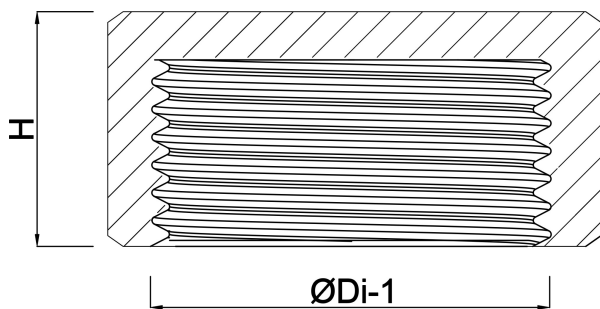

**Profec Nr. 300 Hexagon cap
cast iron black 1 1/2" female
thread 25bar DVGW (1130008)**

TECHNICAL SPECIFICATIONS

Material cast iron black

Approval DVGW

Connection female thread

Fitting nr. Nr. 300

Temperature range -20°C - 120°C

Pressure 25 bar

Size 1 1/2"

DIMENSIONS

F-1 20 mm

H 28 mm

K-1 55 mm

ØDi-1 1 1/2 "

Last modified date: 14/03/2026