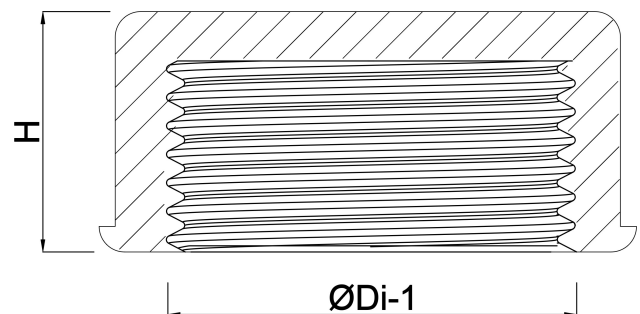

VDL Cap PVC-U 2 3/4" female thread 10bar grey type plain (7018193)

VL Van de Lande

TECHNICAL SPECIFICATIONS

Colour	grey
Type	plain
Material	PVC-U
Material seal	EPDM
Connection	female thread
Size	2 3/4"
Pressure	10 bar

DIMENSIONS

F-1	32 mm
H	32 mm
ØDi-1	2 3/4 "

Last modified date: 24/05/2026

Bosta UK Ltd.
Reflection House
Olding Road
Bury St. Edmunds
Suffolk
IP33 3TA
T +44 (0) 1284 716580
E enquiries@bosta.co.uk
<http://www.bosta.com>