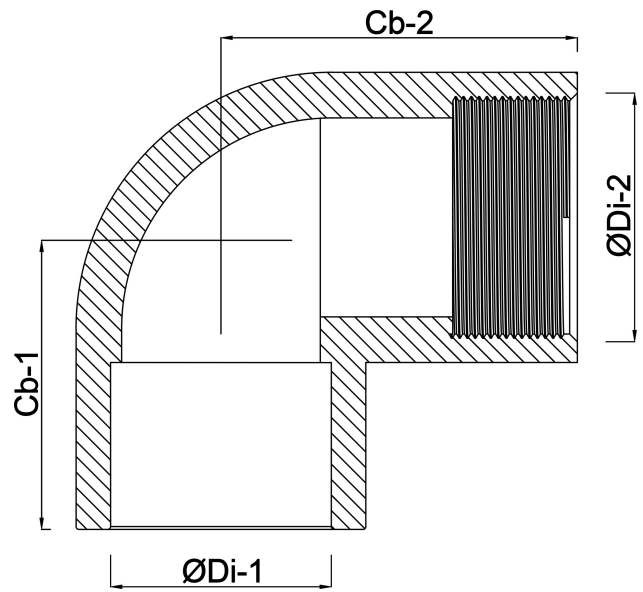

**Profec Adaptor elbow 90° PVC-U 40 mm x 1 1/4" glue socket x female thread 10bar grey**  
**(0110163)**

# TECHNICAL SPECIFICATIONS

Colour	grey
Material	PVC-U
Connection	glue socket x female thread
Pressure	10 bar
Size	40 mm x 1 1/4"

## DIMENSIONS

Cb-1	45 mm
Cb-2	45 mm
ØDi-1	1 1/4 "
ØDi-2	40 mm

**Last modified date: 22/05/2026**

Bosta UK Ltd.  
Reflection House  
Olding Road  
Bury St. Edmunds  
Suffolk  
IP33 3TA  
T +44 (0) 1284 716580  
E [enquiries@bosta.co.uk](mailto:enquiries@bosta.co.uk)  
<http://www.bosta.com>