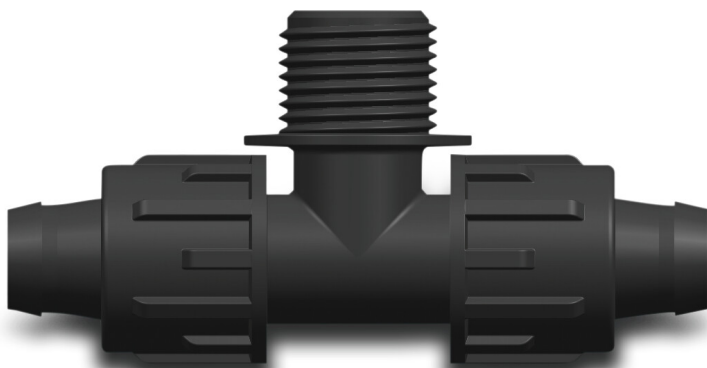

**T-piece 90° PP 25 mm x 3/4" x  
25 mm lock x male thread x  
lock 4bar black (7034868)**

# TECHNICAL SPECIFICATIONS

Colour	black
Material	PP
Connection	lock x male thread x lock
Pressure	4 bar
Size	25 mm x 3/4" x 25 mm