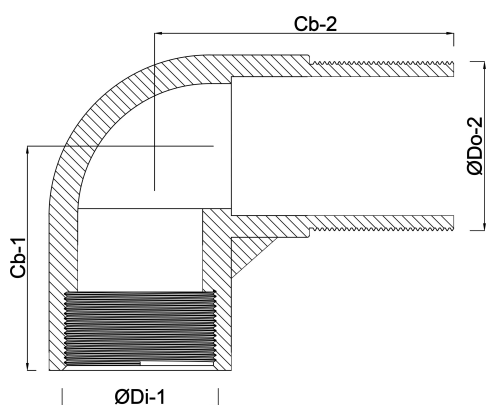

**Profec Nr. 1 Bend 90° brass 1
1/4" female thread x male
thread 40bar (0710274)**

TECHNICAL SPECIFICATIONS

Material	brass
Connection	female thread x male thread
Fitting nr.	Nr. 1
Pressure	40 bar
Size	1 1/4"

DIMENSIONS

Cb-1	90 mm
Cb-2	53 mm
ØDi-1	1 1/4 "
ØDo-2	1 1/4 "
β	90 °

Last modified date: 13/03/2026

Bosta UK Ltd.
Reflection House
Olding Road
Bury St. Edmunds
Suffolk
IP33 3TA
T +44 (0) 1284 716580
E enquiries@bosta.co.uk
<http://www.bosta.com>