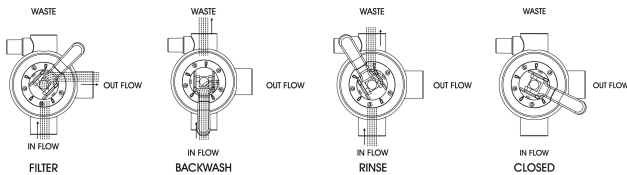

# Flotide Multiport valve 1 1/2" female thread 4bar black for MFV top mount filter type 6-way clamp valve (0892725)

FLOTIDE

# TECHNICAL SPECIFICATIONS

Colour	black
Type	6-way clamp valve
Feature	for MFV top mount filter
Connection	female thread
Pressure	4 bar
Max. temp.	50 °C
Model	
Flow rate	17 30mJ/cm2
Size	1 1/2"

**Last modified date: 24/05/2026**