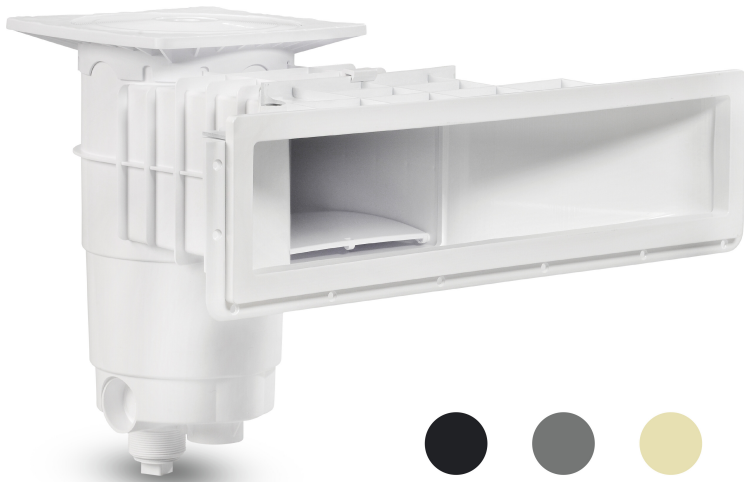

Weltico Skimmer ABS 1 1/2" x 2" female thread white type A600 Design (7039322)

weltico

TECHNICAL SPECIFICATIONS

Type	A600 Design
Material	ABS/stainless steel
Suitable for	liner and concrete pools
Connection	female thread
Colour	white
Size	1 1/2" x 2"

DIMENSIONS

A	583 mm
B	443 mm
C	639 mm
D	161 mm
E	266 mm
F	317 mm
G	595 mm
H	114 mm

PRODUCT INFORMATION

Approx. 7 m³/h (at a rate of 1.5 m/s) if connected to the 1 1/2" outlet with a Ø50 pipe
Approx. 10 m³/h (at a rate of 1.5 m/s) if connected to the 2" outlet with a Ø63 pipe