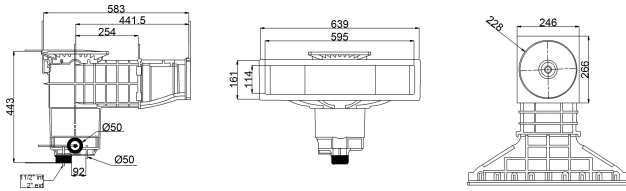

Weltico Skimmer ABS 1 1/2" x 2" female thread white type A600 Design (7039322)

weltico

TECHNICAL SPECIFICATIONS

Type	A600 Design
Material	ABS/stainless steel
Suitable for	liner and concrete pools
Connection	female thread
Colour	white
Size	1 1/2" x 2"

DIMENSIONS

A	583 mm
B	443 mm
C	639 mm
D	161 mm
E	266 mm
F	317 mm
G	595 mm
H	114 mm

PRODUCT INFORMATION

Approx. 7 m³/h (at a rate of 1.5 m/s) if connected to the 1 1/2" outlet with a Ø50 pipe
Approx. 10 m³/h (at a rate of 1.5 m/s) if connected to the 2" outlet with a Ø63 pipe