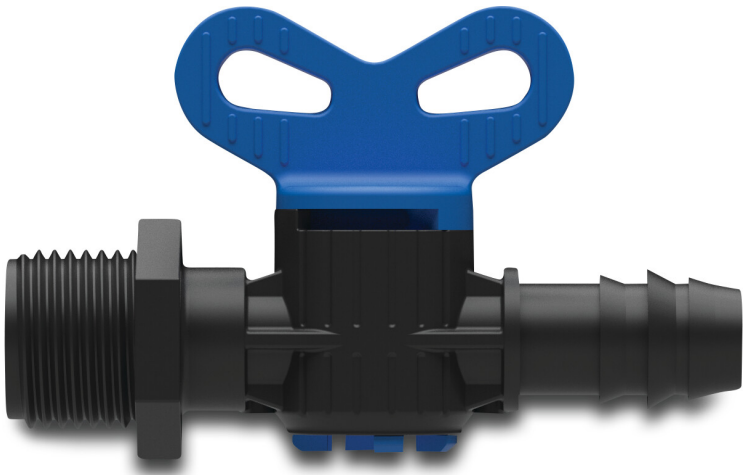

Plug valve PP 16 mm x 3/4"
barbed x male thread 6bar
black (7038120)

TECHNICAL SPECIFICATIONS

Colour	black
Material	PP
Operation	lever
Material housing	PP
Connection	barbed x male thread
Pressure	6 bar
Size	16 mm x 3/4"

PRODUCT INFORMATION

All diameters correspond to the outside diameter of PE pipes.

Last modified date: 27/05/2026

Bosta UK Ltd.
Reflection House
Olding Road
Bury St. Edmunds
Suffolk
IP33 3TA
T +44 (0) 1284 716580
E enquiries@bosta.co.uk
<http://www.bosta.com>