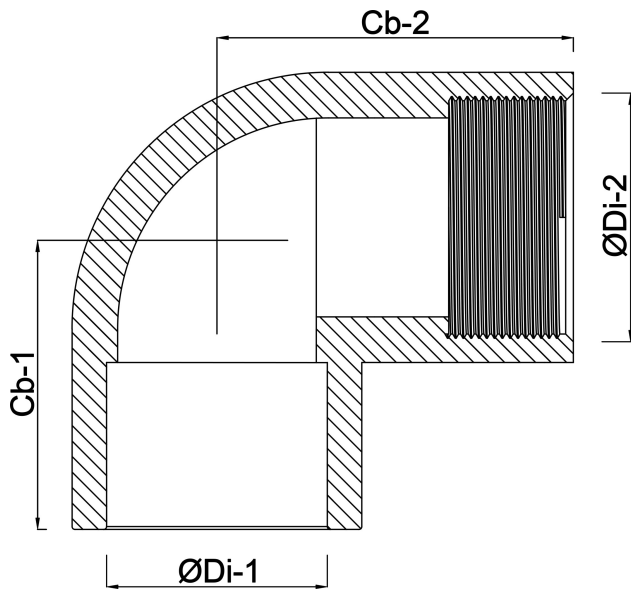

VDL Adaptor elbow 90° PVC-U
16 mm x 3/8" glue socket x
female thread 10bar grey
(7002624)

V-L Van de Lande

TECHNICAL SPECIFICATIONS

Colour	grey
Material	PVC-U
Pressure	10 bar
Size	16 mm x 3/8"
Connection	glue socket x female thread

DIMENSIONS

Cb-1	23 mm
Cb-2	23 mm
F-1	12 mm
ØDi-1	16 mm
ØDi-2	3/8 "

Last modified date: 24/05/2026

Bosta UK Ltd.
Reflection House
Olding Road
Bury St. Edmunds
Suffolk
IP33 3TA
T +44 (0) 1284 716580
E enquiries@bosta.co.uk
<http://www.bosta.com>