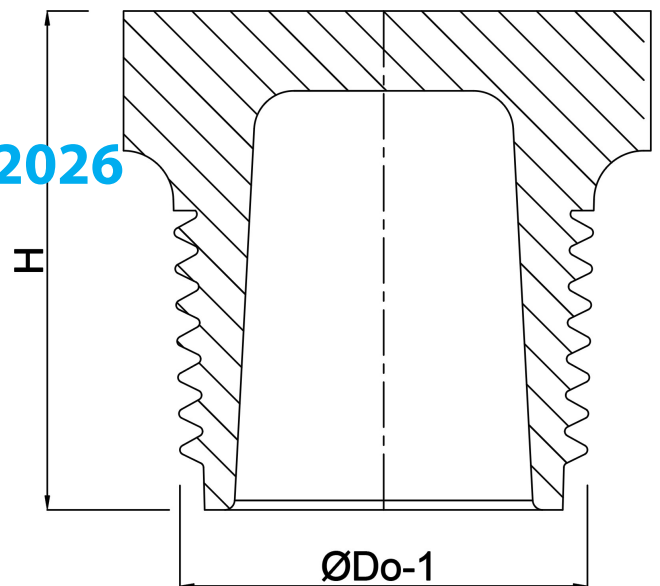

Plug PP 1/2" male thread 10bar grey (0330167)

TECHNICAL SPECIFICATIONS

Colour grey

Material PP

Connection male thread

Pressure 10 bar

Max. temp. 80 °C

Size 1/2"

DIMENSIONS

H 22.5 mm

ØDo-1 1/2 "

Last modified date: 13/03/2026

Bosta UK Ltd.
Reflection House
Olding Road
Bury St. Edmunds
Suffolk
IP33 3TA
T +44 (0) 1284 716580
E enquiries@bosta.co.uk

<http://www.bosta.com>