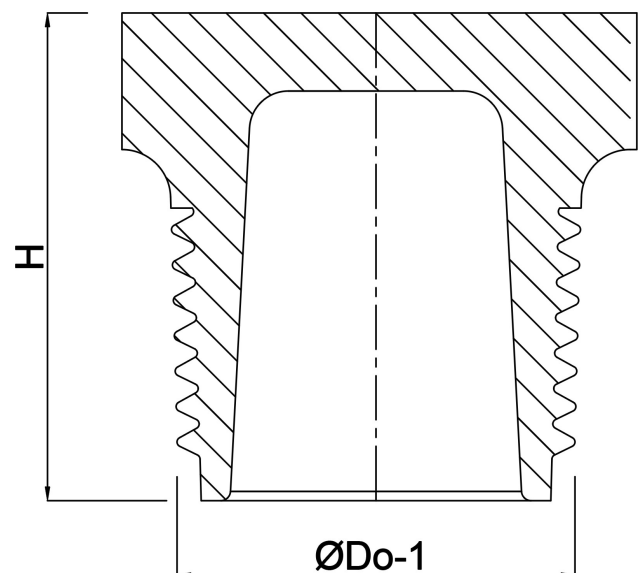

Plug PP 1/2" male thread 10bar grey (0330167)

TECHNICAL SPECIFICATIONS

Colour grey

Material PP

Connection male thread

Pressure 10 bar

Max. temp. 80 °C

Size 1/2"

DIMENSIONS

H 22.5 mm

ØDo-1 1/2 "

Last modified date: 23/05/2026

Bosta UK Ltd.
Reflection House
Olding Road
Bury St. Edmunds
Suffolk
IP33 3TA
T +44 (0) 1284 716580
E enquiries@bosta.co.uk
<http://www.bosta.com>