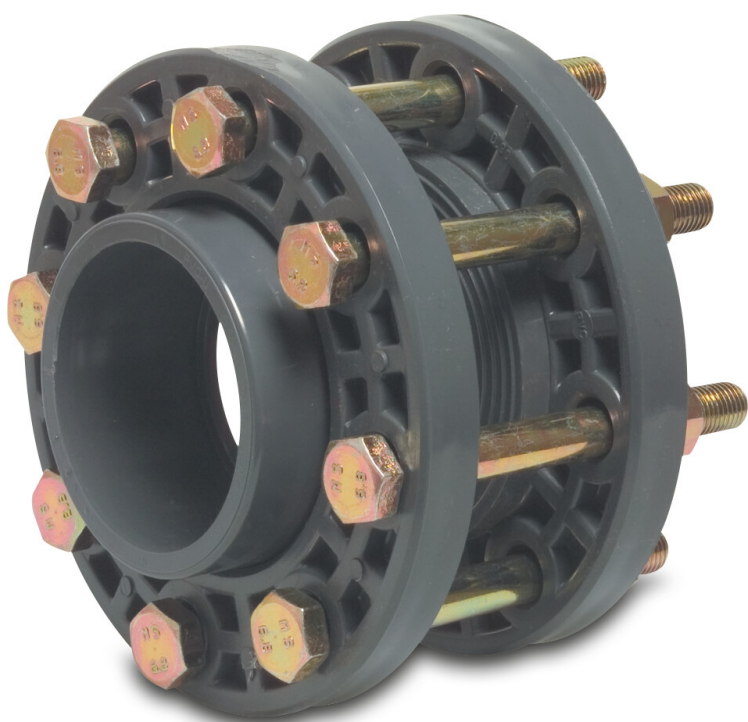

Profec Flange set PVC-U 250 mm glue socket 6bar DN250 grey PN6 (0101484)

TECHNICAL SPECIFICATIONS

Colour grey

Material PVC-U

Material bolts steel

Connection glue socket

Size 250 mm

Bolt M20 x 270

Packaging 1 pcs

DN 250

Flange PN6

Pressure 6 bar

PCD 350 mm

Holes 8

PRODUCT INFORMATION

2 flange rings & 2 flange adaptors complete with nuts bolts & washers.