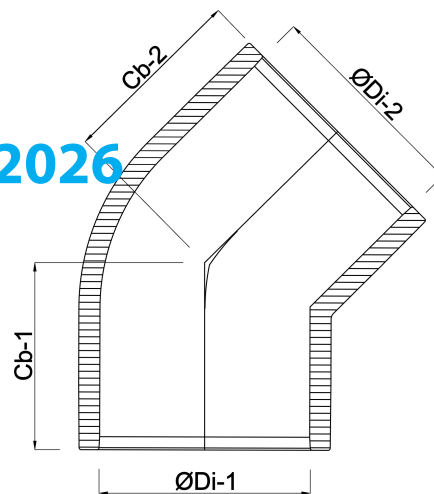

TECHNICAL SPECIFICATIONS

Colour	grey
Material	PVC-U
Connection	glue socket
Size	90 mm
Pressure	16 bar

DIMENSIONS

Cb-1	53 mm
Cb-2	53 mm
ØDi-1	90 mm
ØDi-2	90 mm

Last modified date: 13/03/2026

Bosta UK Ltd.
Reflection House
Olding Road
Bury St. Edmunds
Suffolk