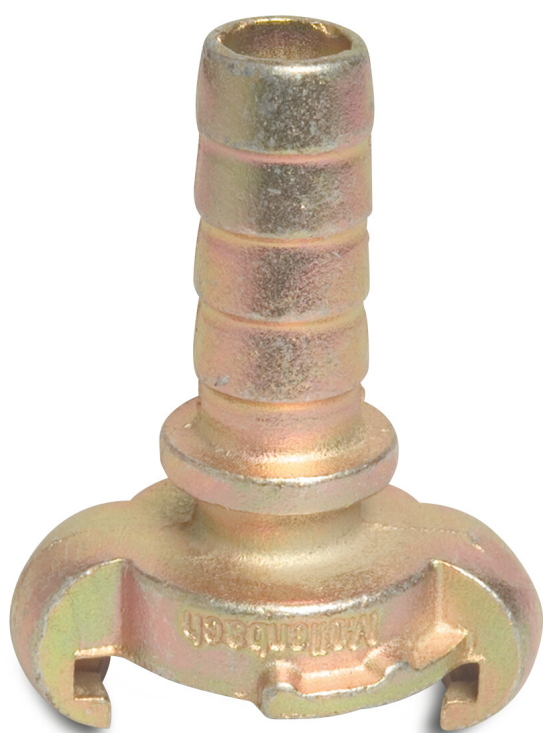

# Quick coupler with safety edge steel galvanised 25 mm hose tail CD 42 10bar (0451661)

# TECHNICAL SPECIFICATIONS

Material	steel
Surface treatment	galvanised
Coping distance	42 CD
Connection	hose tail
Application	air
Pressure	10 bar
Size	25 mm

**Last modified date: 23/05/2026**

Bosta UK Ltd.  
Reflection House  
Olding Road  
Bury St. Edmunds  
Suffolk  
IP33 3TA  
T +44 (0) 1284 716580  
E [enquiries@bosta.co.uk](mailto:enquiries@bosta.co.uk)  
<http://www.bosta.com>