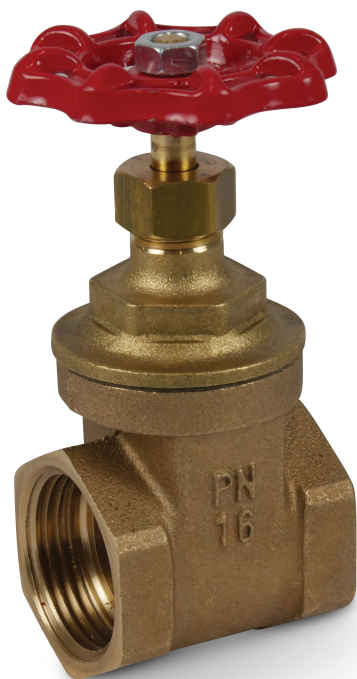

Profec Gate valve bronze 1" female thread 16bar DN25 (7031895)

TECHNICAL SPECIFICATIONS

Material bronze

Operation handwheel

Colour lever red

Handle material aluminium

Material valve bronze

Material spindle brass

Material housing bronze

Material seal EPDM

Connection female thread

Max. temperature 80 °C

Pressure 16 bar

Size 1"

Length 47 mm

DN 25

DIMENSIONS

Ct-1 91 mm

F-1 11 mm

F-2 11 mm

Lb 47 mm

R 55 mm

ØDi-1 1 "

ØDi-2 1 "