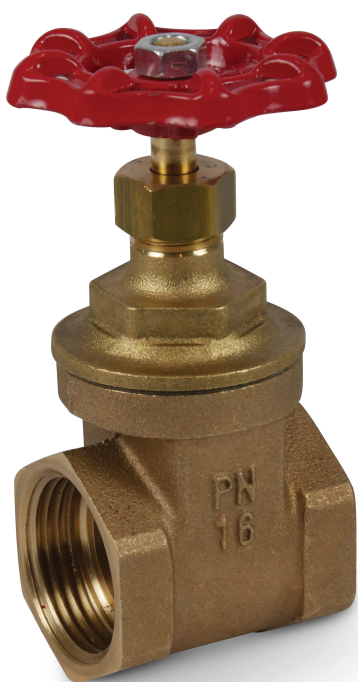

Profec Gate valve bronze 1/2" female thread 16bar DN15 (7031893)

TECHNICAL SPECIFICATIONS

Material bronze

Operation handwheel

Colour lever red

Handle material aluminium

Material valve bronze

Material spindle brass

Material housing bronze

Material seal EPDM

Connection female thread

Max. temperature 80 °C

Pressure 16 bar

Size 1/2"

Length 38 mm

DN 15

DIMENSIONS

Ct-1 69 mm

F-1 9 mm

F-2 9 mm

Lb 38 mm

R 50 mm

ØDi-1 1/2 "

ØDi-2 1/2 "