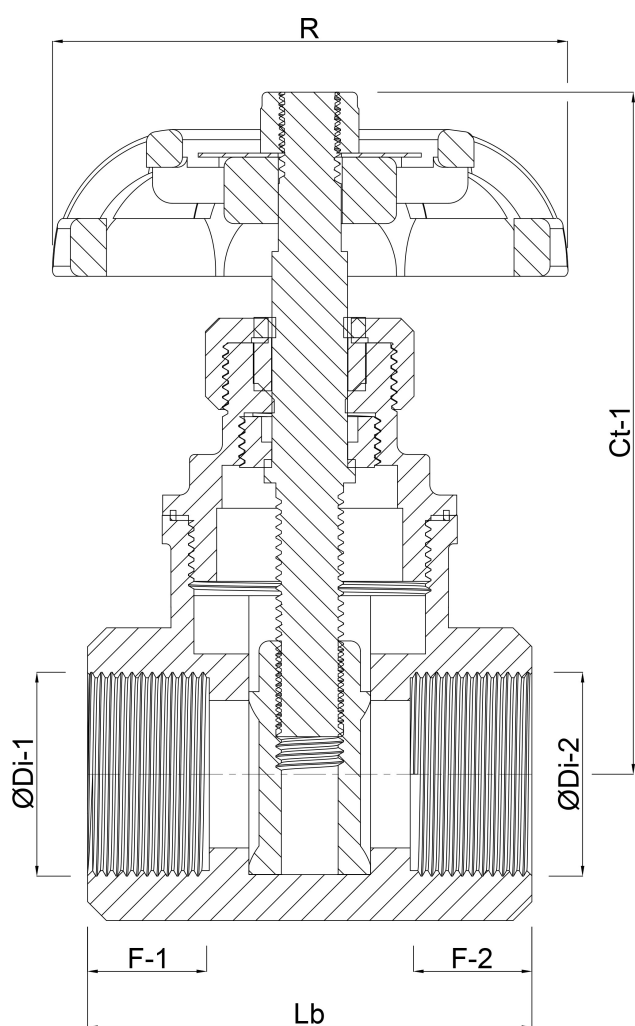

Profec Gate valve bronze 1/2" female thread 16bar DN15 (7031893)

TECHNICAL SPECIFICATIONS

Material bronze

Operation handwheel

Colour lever red

Handle material aluminium

Material valve bronze

Material spindle brass

Material housing bronze

Material seal EPDM

Connection female thread

Max. temperature 80 °C

Pressure 16 bar

Size 1/2"

Length 38 mm

DN 15

DIMENSIONS

Ct-1 69 mm

F-1 9 mm

F-2 9 mm

Lb 38 mm

R 50 mm

ØDi-1 1/2 "

ØDi-2 1/2 "