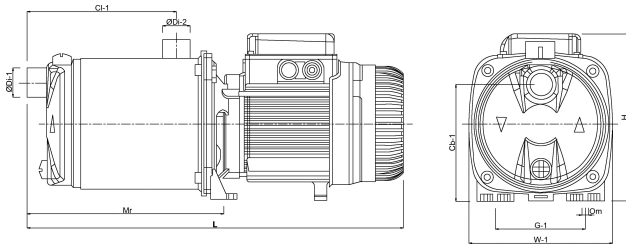

DAB Multi-stage centrifugal pump stainless steel 304 1" female thread x male thread 6,5A 230VAC green self priming with press control type EUROINOX 40/80 Control D

TECHNICAL SPECIFICATIONS

Colour	green
Material	stainless steel 304
Material impeller 1	technopolymer
Model	self priming with press control
Connection	female thread x male thread
Voltage	230VAC
Press	1 "
Suction	1 "
Type	EUROINOX 40/80 Control D
Output Power	1,36 HP
Max. head	59 m
Size	1"
Power	1 kW
Max flow rate	7.2 m ³ /h
BEP Capacity	5.4
BEP Head	34.7

DIMENSIONS

Cb-1 143 mm

Cl-1 166 mm

G-1 111 mm

H 203 mm

H 203 mm

L 458 mm

Mr 241 mm

O 9 mm

W-1 174 mm

ØDi-1 1 "

ØDi-2 1 "

PRODUCT INFORMATION

Supplied with cable, ready to use.

Last modified date: 26/05/2026

Bosta UK Ltd.
 Reflection House
 Olding Road
 Bury St. Edmunds
 Suffolk
 IP33 3TA
 T +44 (0) 1284 716580
 E enquiries@bosta.co.uk
<http://www.bosta.com>