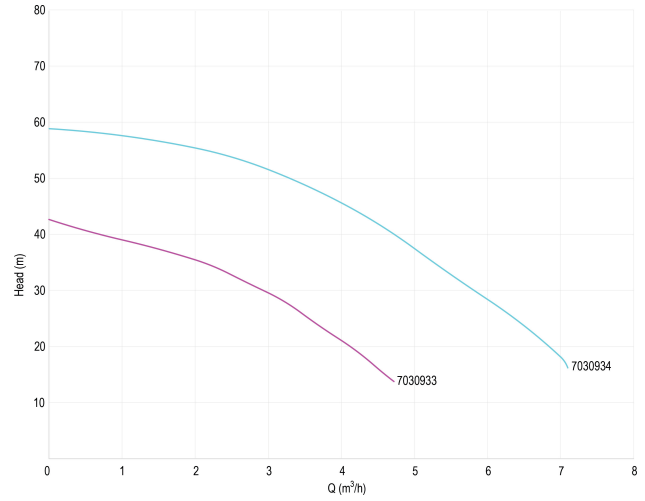

PRODUCT INFORMATION

Supplied with cable, ready to use.

Last modified date: 26/05/2026

Bosta UK Ltd.
Reflection House
Olding Road
Bury St. Edmunds
Suffolk
IP33 3TA
T +44 (0) 1284 716580
E enquiries@bosta.co.uk
<http://www.bosta.com>