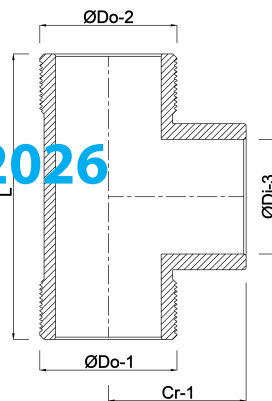

**VDL Adaptor T-piece 90° PVC-U  
1 1/4" x 40 mm x 1 1/4" male  
thread x glue socket x male  
thread 10bar grey (7018107)**

**VL Van de Lande**

# TECHNICAL SPECIFICATIONS

Colour	grey
Material	PVC-U
Connection	male thread x glue socket x male thread
Pressure	10 bar
Size	1 1/4" x 40 mm x 1 1/4"

## DIMENSIONS

Cr-1	49 mm
F-1	21 mm
L	96 mm
ØDi-3	40 mm
β	90 °

**Last modified date: 13/03/2026**

Bosta UK Ltd.  
Reflection House  
Olding Road

Bury St. Edmunds  
Suffolk  
IP33 3TA  
T +44 (0) 1284 716580  
E [enquiries@bosta.co.uk](mailto:enquiries@bosta.co.uk)  
<http://www.bosta.com>