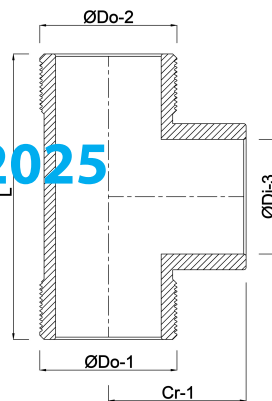

**VDL Adaptor T-piece 90° PVC-U
1 1/4" x 40 mm x 1 1/4" male
thread x glue socket x male
thread 10bar grey (7018107)**

VL Van de Lande

TECHNICAL SPECIFICATIONS

Colour	grey
Material	PVC-U
Connection	male thread x glue socket x male thread
Pressure	10 bar
Size	1 1/4" x 40 mm x 1 1/4"

DIMENSIONS

L	96 mm
ØDi-3	40 mm
F-1	21 mm
Cr-1	49 mm
β	90 °

Last modified date: 01/10/2025

Bosta UK Ltd.
Reflection House
Olding Road

Bury St. Edmunds
Suffolk
IP33 3TA
T +44 (0) 1284 716580
E enquiries@bosta.co.uk
<http://www.bosta.com>