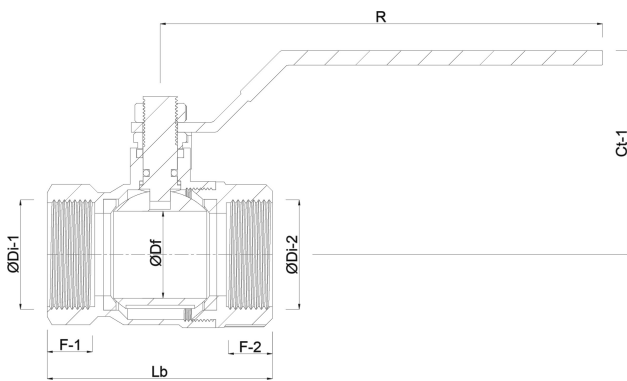

**VIR Ball valve PP 1" female
thread 16bar DN25 black type
228 Arctic (7026937)**

TECHNICAL SPECIFICATIONS

Colour	black
Type	228 Arctic
Material	PP
Colour lever	blue
Connection	female thread
Temperature range	-20°C - 75°C
Pressure	16 bar
Size	1"
DN	25

DIMENSIONS

Ct-1	70 mm
F-1	20 mm
F-2	20 mm
Lb	83 mm
R	120 mm
ØDf	25 mm

ØDi-1 1 "

ØDi-2 1 "

Last modified date: 26/05/2026

Bosta UK Ltd.
Reflection House
Olding Road
Bury St. Edmunds
Suffolk
IP33 3TA
T +44 (0) 1284 716580
E enquiries@bosta.co.uk
<http://www.bosta.com>