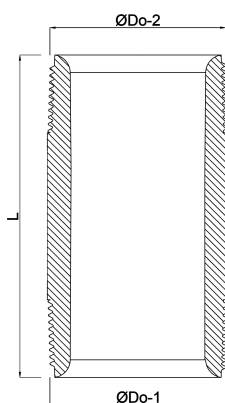

# TECHNICAL SPECIFICATIONS

Material stainless steel 316

Connection male thread

DIN Standard DIN 2999

Fitting nr. Nr. 23

Pressure 16 bar

Size 3"

Length 120 mm

## DIMENSIONS

L 120 mm

$\varnothing$ Do-1 3 "

$\varnothing$ Do-2 3 "

**Last modified date: 13/03/2026**

Bosta UK Ltd.  
Reflection House  
Olding Road  
Bury St. Edmunds  
Suffolk  
IP33 3TA  
T +44 (0) 1284 716580  
E [enquiries@bosta.co.uk](mailto:enquiries@bosta.co.uk)  
<http://www.bosta.com>