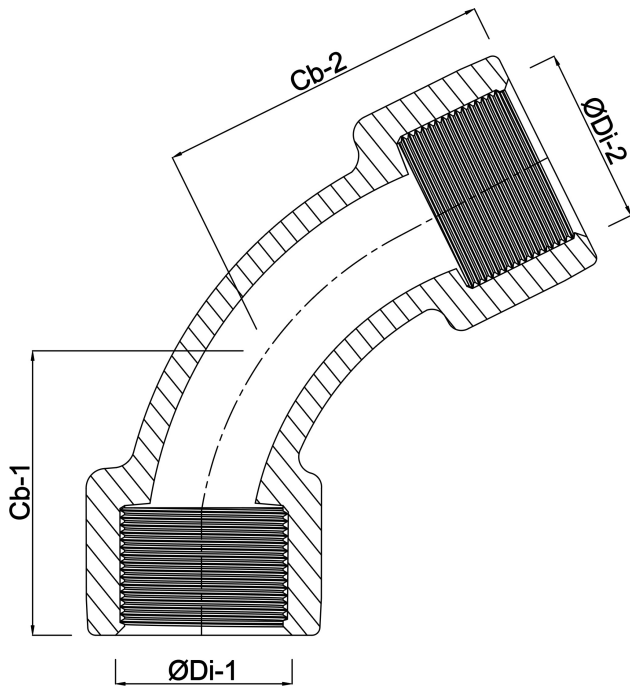

Profec Nr. 41 Bend 45° cast iron galvanised 1/2" female thread 25bar DVGW (1004103)

TECHNICAL SPECIFICATIONS

Material	cast iron
Surface treatment	galvanised
Approval	DVGW
Connection	female thread
Fitting nr.	Nr. 41
Temperature range	-20°C - 120°C
Pressure	25 bar
Size	1/2"

DIMENSIONS

Cb-1	36 mm
Cb-2	30 mm
ØDi-1	1/2 "
ØDi-2	1/2 "
β	45 °

Last modified date: 24/05/2026

Bosta UK Ltd.
Reflection House
Olding Road
Bury St. Edmunds
Suffolk
IP33 3TA
T +44 (0) 1284 716580
E enquiries@bosta.co.uk
<http://www.bosta.com>