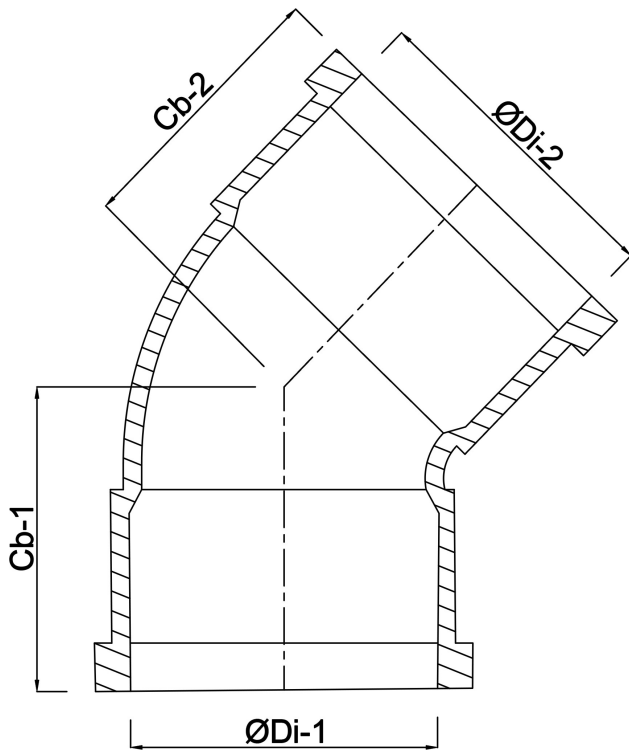

**Profec Long bend 45° PVC-U  
200 mm glue socket 12,5bar  
grey type made from tubing  
(0110221)**

# TECHNICAL SPECIFICATIONS

Colour	grey
Type	made from tubing
Material	PVC-U
Connection	glue socket
Size	200 mm
Pressure	12,5 bar

# DIMENSIONS

Cb-1	267 mm
Cb-2	267 mm
Mold	hand formed
ØDi-1	200 mm
ØDi-2	200 mm
β	45 °

**Last modified date: 22/05/2026**

Bosta UK Ltd.  
Reflection House  
Olding Road  
Bury St. Edmunds  
Suffolk  
IP33 3TA  
T +44 (0) 1284 716580  
E [enquiries@bosta.co.uk](mailto:enquiries@bosta.co.uk)  
<http://www.bosta.com>