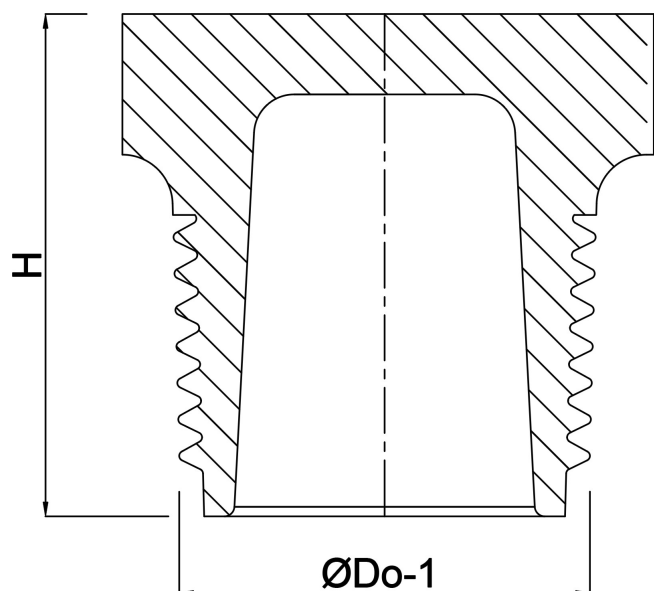

# Plug PP 1" male thread 10bar beige (0330431)

# TECHNICAL SPECIFICATIONS

Colour beige

Material PP

Connection male thread

Pressure 10 bar

Size 1"

## DIMENSIONS

H 32 mm

ØDo-1 1"

**Last modified date: 02/10/2025**

Bosta UK Ltd.  
Reflection House  
Olding Road  
Bury St. Edmunds  
Suffolk  
IP33 3TA  
T +44 (0) 1284 716580  
E [enquiries@bosta.co.uk](mailto:enquiries@bosta.co.uk)  
<http://www.bosta.com>