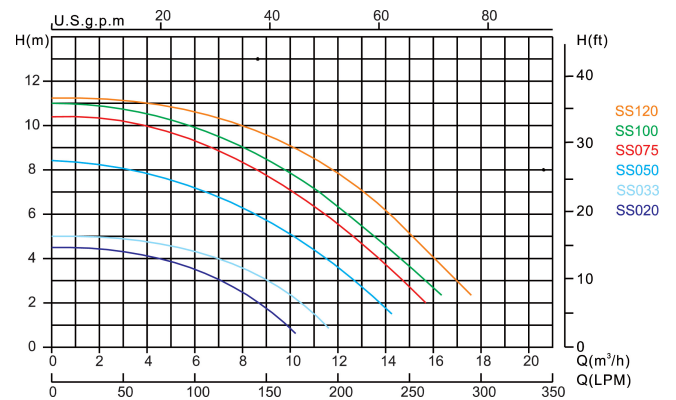

**Flotide Pool pump 50 mm / 1
1/2" metric/imperial glue
socket 3,5A 230VAC black type
SS 075 UK plug with RCD plug
(7030247)**

FLOTIDE

TECHNICAL SPECIFICATIONS

Colour	black
Shaft	stainless steel 316
Material seal	stainless steel 316
Connection	metric/imperial glue socket
Type	UK plug
Voltage	230VAC
Max. temperature	40 °C
Width	211 mm
Height	340 mm
Frequency	50 Hz
IP value	IPX5
Type	SS 075
Capacity	14,4 m ³ /h
Output Power	0,75 HP
Max. head	8 m
Size	50 mm / 1 1/2"
Length	552 mm

Weight 9.01 kg

Power 0.75 kW

Ampere 3,5 A

Noise level 60 dB

BEP Capacity 12

BEP Head 4.5

DIMENSIONS

A 552 mm

B 211 mm

C 340 mm

PRODUCT INFORMATION

This pump is designed for medium sized domestic swimming pools. Low energy consumption, quiet running.

Features:

- Connection: metric / imperial glue socket
- Transparent lid for easy checking
- NSK bearing
- Insulation: Class B
- IP55 protection
- Built in thermal protection
- Supplied including metric & imperial unions
- Supplied with RCD differential plug
- UK 3-pin plug included