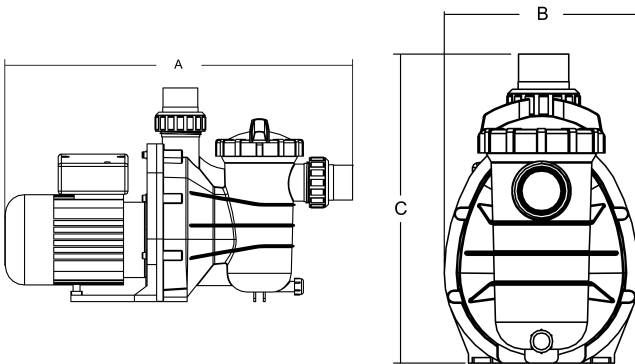

**Flotide Pool pump 50 mm / 1
1/2" metric/imperial glue
socket 3,5A 230VAC black type
SS 075 UK plug with RCD plug
(7030247)**

FLOTIDE

TECHNICAL SPECIFICATIONS

Colour	black
Shaft	stainless steel 316
Material seal	stainless steel 316
Connection	metric/imperial glue socket
Type	UK plug
Voltage	230VAC
Max. temperature	40 °C
Width	211 mm
Height	340 mm
Frequency	50 Hz
IP value	IPX5
Type	SS 075
Capacity	14,4 m ³ /h
Output Power	0,75 HP
Max. head	8 m
Size	50 mm / 1 1/2"
Length	552 mm

Weight 9.01 kg

Power 0.75 kW

Ampere 3,5 A

Noise level 60 dB

BEP Capacity 12

BEP Head 4.5

DIMENSIONS

A 552 mm

B 211 mm

C 340 mm

PRODUCT INFORMATION

This pump is designed for medium sized domestic swimming pools. Low energy consumption, quiet running.

Features:

- Connection: metric / imperial glue socket
- Transparent lid for easy checking
- NSK bearing
- Insulation: Class B
- IP55 protection
- Built in thermal protection
- Supplied including metric & imperial unions
- Supplied with RCD differential plug
- UK 3-pin plug included