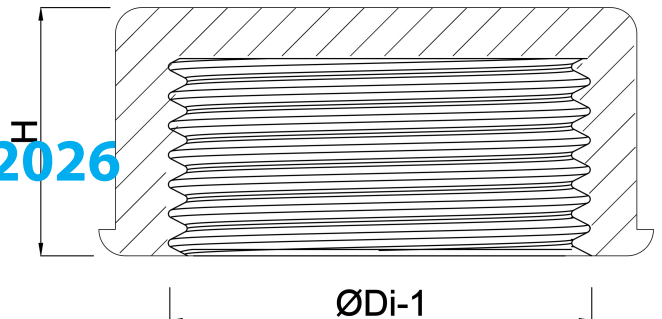

VDL Cap PVC-U 1 1/2" female thread 10bar grey type round (7018192)

VL Van de Lande

TECHNICAL SPECIFICATIONS

Colour	grey
Type	round
Material	PVC-U
Material seal	EPDM
Connection	female thread
Size	1 1/2"
Pressure	10 bar

DIMENSIONS

F-1	23 mm
H	23 mm
ØDi-1	1 1/2 "

Last modified date: 14/03/2026

Bosta UK Ltd.
Reflection House
Olding Road

Bury St. Edmunds
Suffolk
IP33 3TA
T +44 (0) 1284 716580
E enquiries@bosta.co.uk
<http://www.bosta.com>