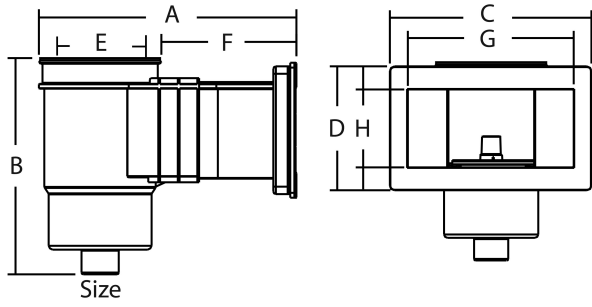

**Hayward Skimmer wide ABS 2"  
female thread white  
rectangular type Auto-Skim  
Large (7021244)**

 **HAYWARD®**

# TECHNICAL SPECIFICATIONS

Colour	white
Type	Auto-Skim Large
Material	ABS/stainless steel
Suitable for	liner pools
Model	rectangular
Size	2"
Connection	female thread

## DIMENSIONS

A	480 mm
B	500 mm
C	463 mm
D	220 mm
E	266 mm
F	270 mm
G	387 mm
H	143 mm