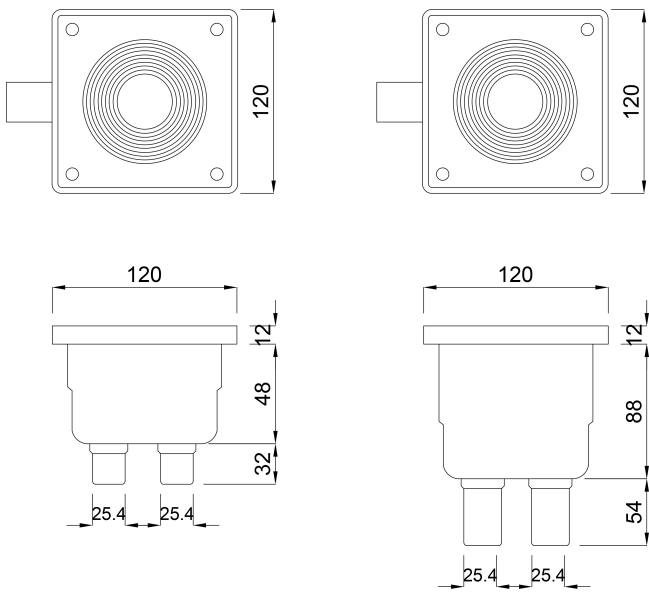

Ocean Connector box ABS 120 mm white (7025363)

ocean.

TECHNICAL SPECIFICATIONS

Colour	white
Material	ABS/stainless steel
Size	120 mm

DIMENSIONS

H	100 mm
---	--------

Last modified date: 10/03/2026

Bosta UK Ltd.
Reflection House
Olding Road
Bury St. Edmunds