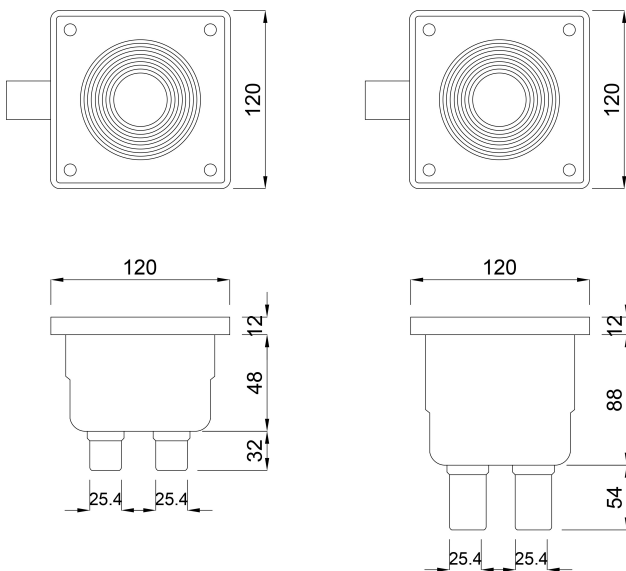

# Ocean Connector box ABS 120 mm white (7025363)

***ocean.***

# TECHNICAL SPECIFICATIONS

Colour	white
Material	ABS/stainless steel
Size	120 mm

## DIMENSIONS

H	100 mm
---	--------

**Last modified date: 26/05/2026**

Bosta UK Ltd.  
Reflection House  
Olding Road  
Bury St. Edmunds

Suffolk  
IP33 3TA  
T +44 (0) 1284 716580  
E [enquiries@bosta.co.uk](mailto:enquiries@bosta.co.uk)  
<http://www.bosta.com>