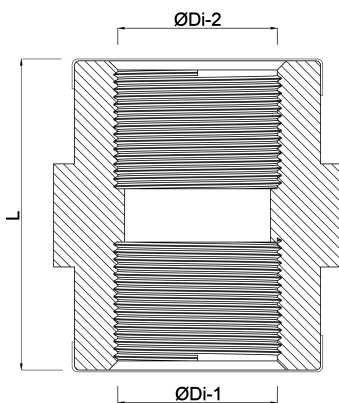

**Profec Nr. 270 Socket cast iron
black 2 1/2" female thread
25bar DVGW (1127010)**

TECHNICAL SPECIFICATIONS

Material cast iron black

Approval DVGW

Connection female thread

Fitting nr. Nr. 270

Temperature range -20°C - 120°C

Pressure 25 bar

Size 2 1/2"

DIMENSIONS

L 74 mm

ØDi-1 2 1/2"

ØDi-2 2 1/2"

Last modified date: 14/03/2026

Bosta UK Ltd.
Reflection House
Olding Road
Bury St. Edmunds
Suffolk
IP33 3TA
T +44 (0) 1284 716580
E enquiries@bosta.co.uk
<http://www.bosta.com>