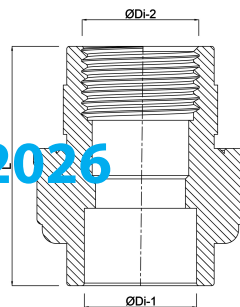

**VDL Union adaptor PVC-U 16
mm x 3/8" glue socket x female
thread 16bar grey type
reinforced (7018214)**

VL Van de Lande

TECHNICAL SPECIFICATIONS

Colour	grey
Type	reinforced
Material	PVC-U
Material seal	EPDM
Connection	glue socket x female thread
Size	16 mm x 3/8"
Pressure	16 bar

DIMENSIONS

F-2	12 mm
L	51 mm
ØDi-1	16 mm
ØDi-2	3/8 "

Last modified date: 14/03/2026

Bosta UK Ltd.
Reflection House
Olding Road
Bury St. Edmunds
Suffolk
IP33 3TA
T +44 (0) 1284 716580
E enquiries@bosta.co.uk
<http://www.bosta.com>