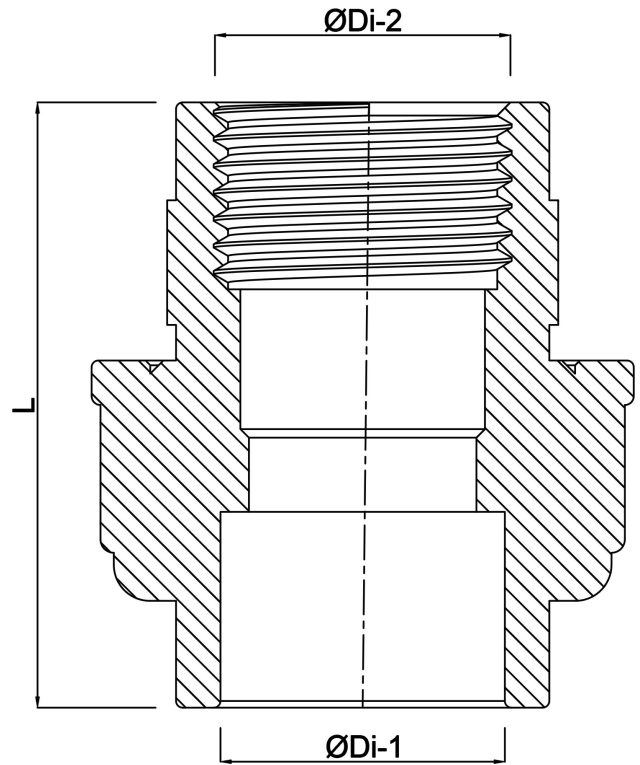

**VDL Union adaptor PVC-U 16  
mm x 3/8" glue socket x female  
thread 16bar grey type  
reinforced (7018214)**

**VL** Van de Lande

# TECHNICAL SPECIFICATIONS

Colour	grey
Type	reinforced
Material	PVC-U
Material seal	EPDM
Connection	glue socket x female thread
Size	16 mm x 3/8"
Pressure	16 bar

# DIMENSIONS

F-2	12 mm
L	51 mm
ØDi-1	16 mm
ØDi-2	3/8 "

**Last modified date: 25/05/2026**

Bosta UK Ltd.  
Reflection House  
Olding Road  
Bury St. Edmunds  
Suffolk  
IP33 3TA  
T +44 (0) 1284 716580  
E [enquiries@bosta.co.uk](mailto:enquiries@bosta.co.uk)  
<http://www.bosta.com>