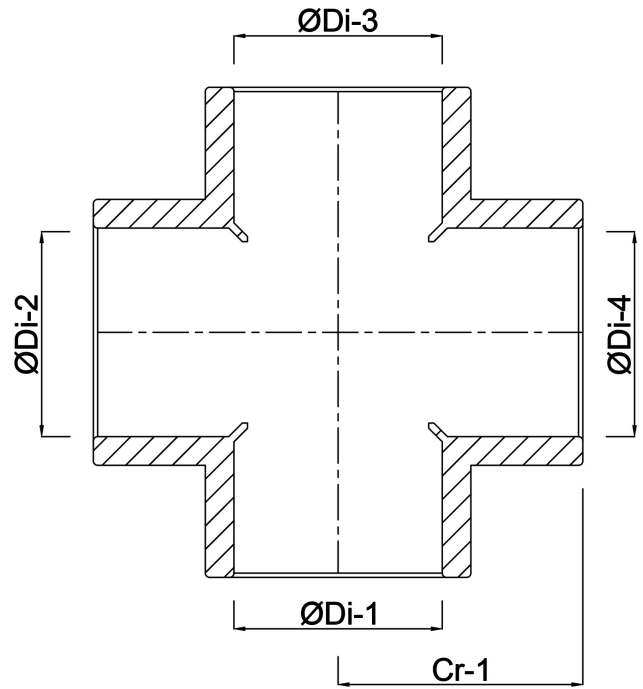

VDL Cross-piece PVC-U 40 mm glue socket 16bar grey (7002643)

VL Van de Lande

TECHNICAL SPECIFICATIONS

Colour grey

Material PVC-U

Size 40 mm

Connection glue socket

Pressure 16 bar

DIMENSIONS

Cr-1 49 mm

L 98 mm

ØDi-1 40 mm

ØDi-2 40 mm

ØDi-3 40 mm

ØDi-4 40 mm

Last modified date: 24/05/2026