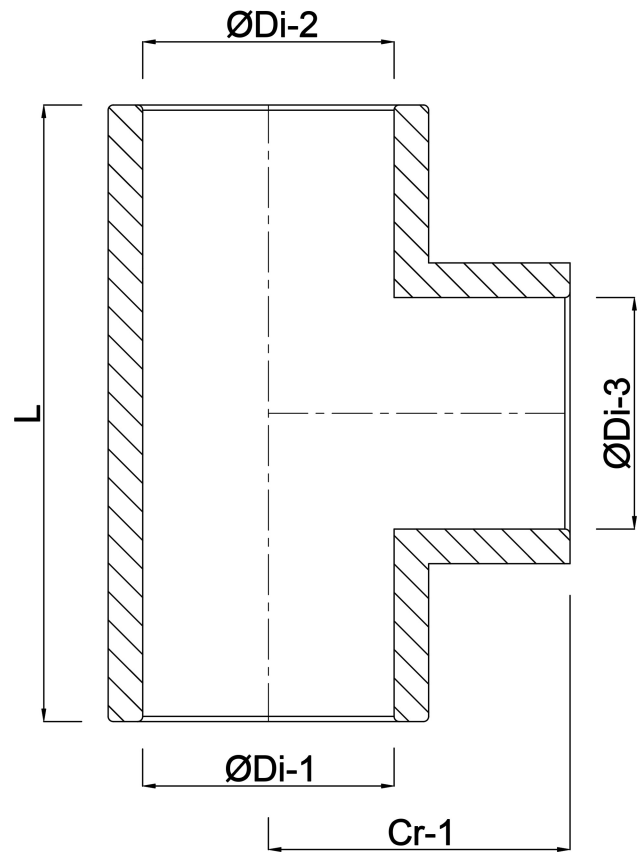

Profec T-piece 90° PVC-U 32 mm glue socket 16bar grey (0110245)

TECHNICAL SPECIFICATIONS

Colour grey

Material PVC-U

Connection glue socket

Size 32 mm

Pressure 16 bar

DIMENSIONS

Cr-1 39 mm

L 78 mm

ØDi-1 32 mm

ØDi-2 32 mm

ØDi-3 32 mm

β 90 °

Last modified date: 22/05/2026

Bosta UK Ltd.
Reflection House
Olding Road
Bury St. Edmunds
Suffolk
IP33 3TA
T +44 (0) 1284 716580
E enquiries@bosta.co.uk
<http://www.bosta.com>