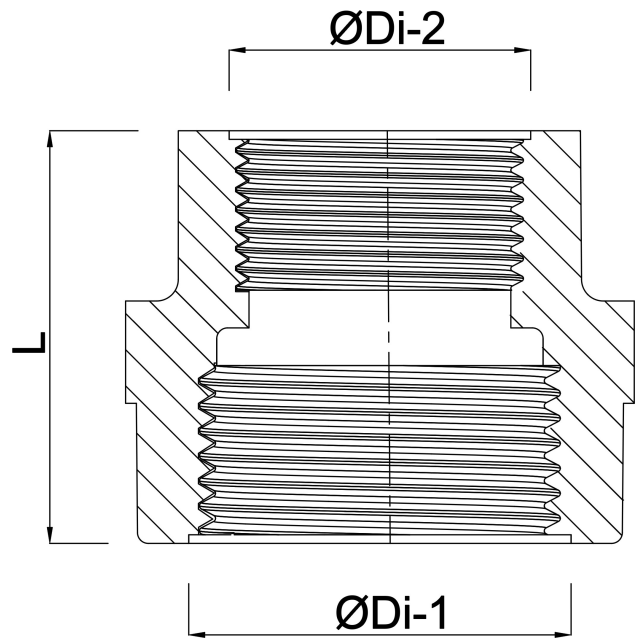

**Reducer socket PP 3/4" x 1/2"
female thread 10bar grey
(0330138)**

TECHNICAL SPECIFICATIONS

Colour	grey
Material	PP
Connection	female thread
Pressure	10 bar
Max. temp.	80 °C
Size	3/4" x 1/2"

DIMENSIONS

F-1	19.5 mm
F-2	16.5 mm
L	38 mm
ØDi-1	3/4 "
ØDi-2	1/2 "

Last modified date: 23/05/2026

Bosta UK Ltd.
Reflection House
Olding Road
Bury St. Edmunds
Suffolk
IP33 3TA
T +44 (0) 1284 716580
E enquiries@bosta.co.uk
<http://www.bosta.com>