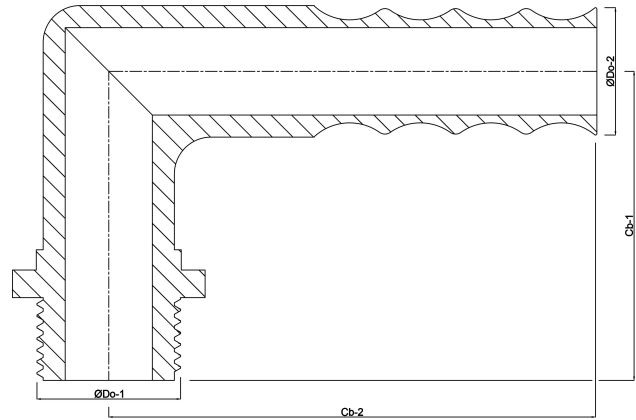

**Hose tail elbow 90° PP 1/2" x 12  
mm male thread x hose tail  
6bar grey (0330251)**

# TECHNICAL SPECIFICATIONS

Colour	grey
Material	PP
Connection	male thread x hose tail
Pressure	6 bar
Max. temp.	80 °C
Size	1/2" x 12 mm

# DIMENSIONS

Cb-1	44 mm
Cb-2	57 mm
ØDo-1	1/2 "
ØDo-2	12 mm
β	90 °

**Last modified date: 23/05/2026**

Bosta UK Ltd.  
Reflection House  
Olding Road  
Bury St. Edmunds  
Suffolk  
IP33 3TA  
T +44 (0) 1284 716580  
E [enquiries@bosta.co.uk](mailto:enquiries@bosta.co.uk)  
<http://www.bosta.com>