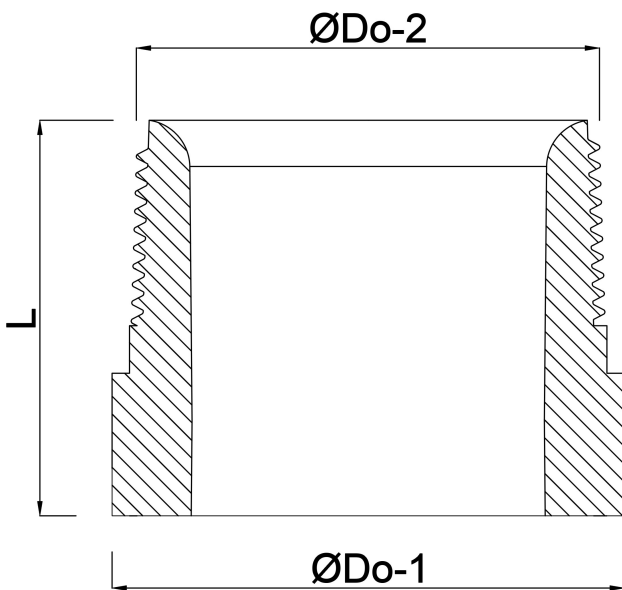

Profec Nr. 23B Welding nipple steel 2 1/2" male thread x butt welding 16bar (1191206)

TECHNICAL SPECIFICATIONS

Material	steel
Connection	male thread x butt welding
Fitting nr.	Nr. 23B
Pressure	16 bar
Size	2 1/2"
Length	55 mm

DIMENSIONS

L	55 mm
ØDo-2	2 1/2 "

Last modified date: 14/03/2026

Bosta UK Ltd.
Reflection House
Olding Road
Bury St. Edmunds
Suffolk
IP33 3TA
T +44 (0) 1284 716580
E enquiries@bosta.co.uk
<http://www.bosta.com>